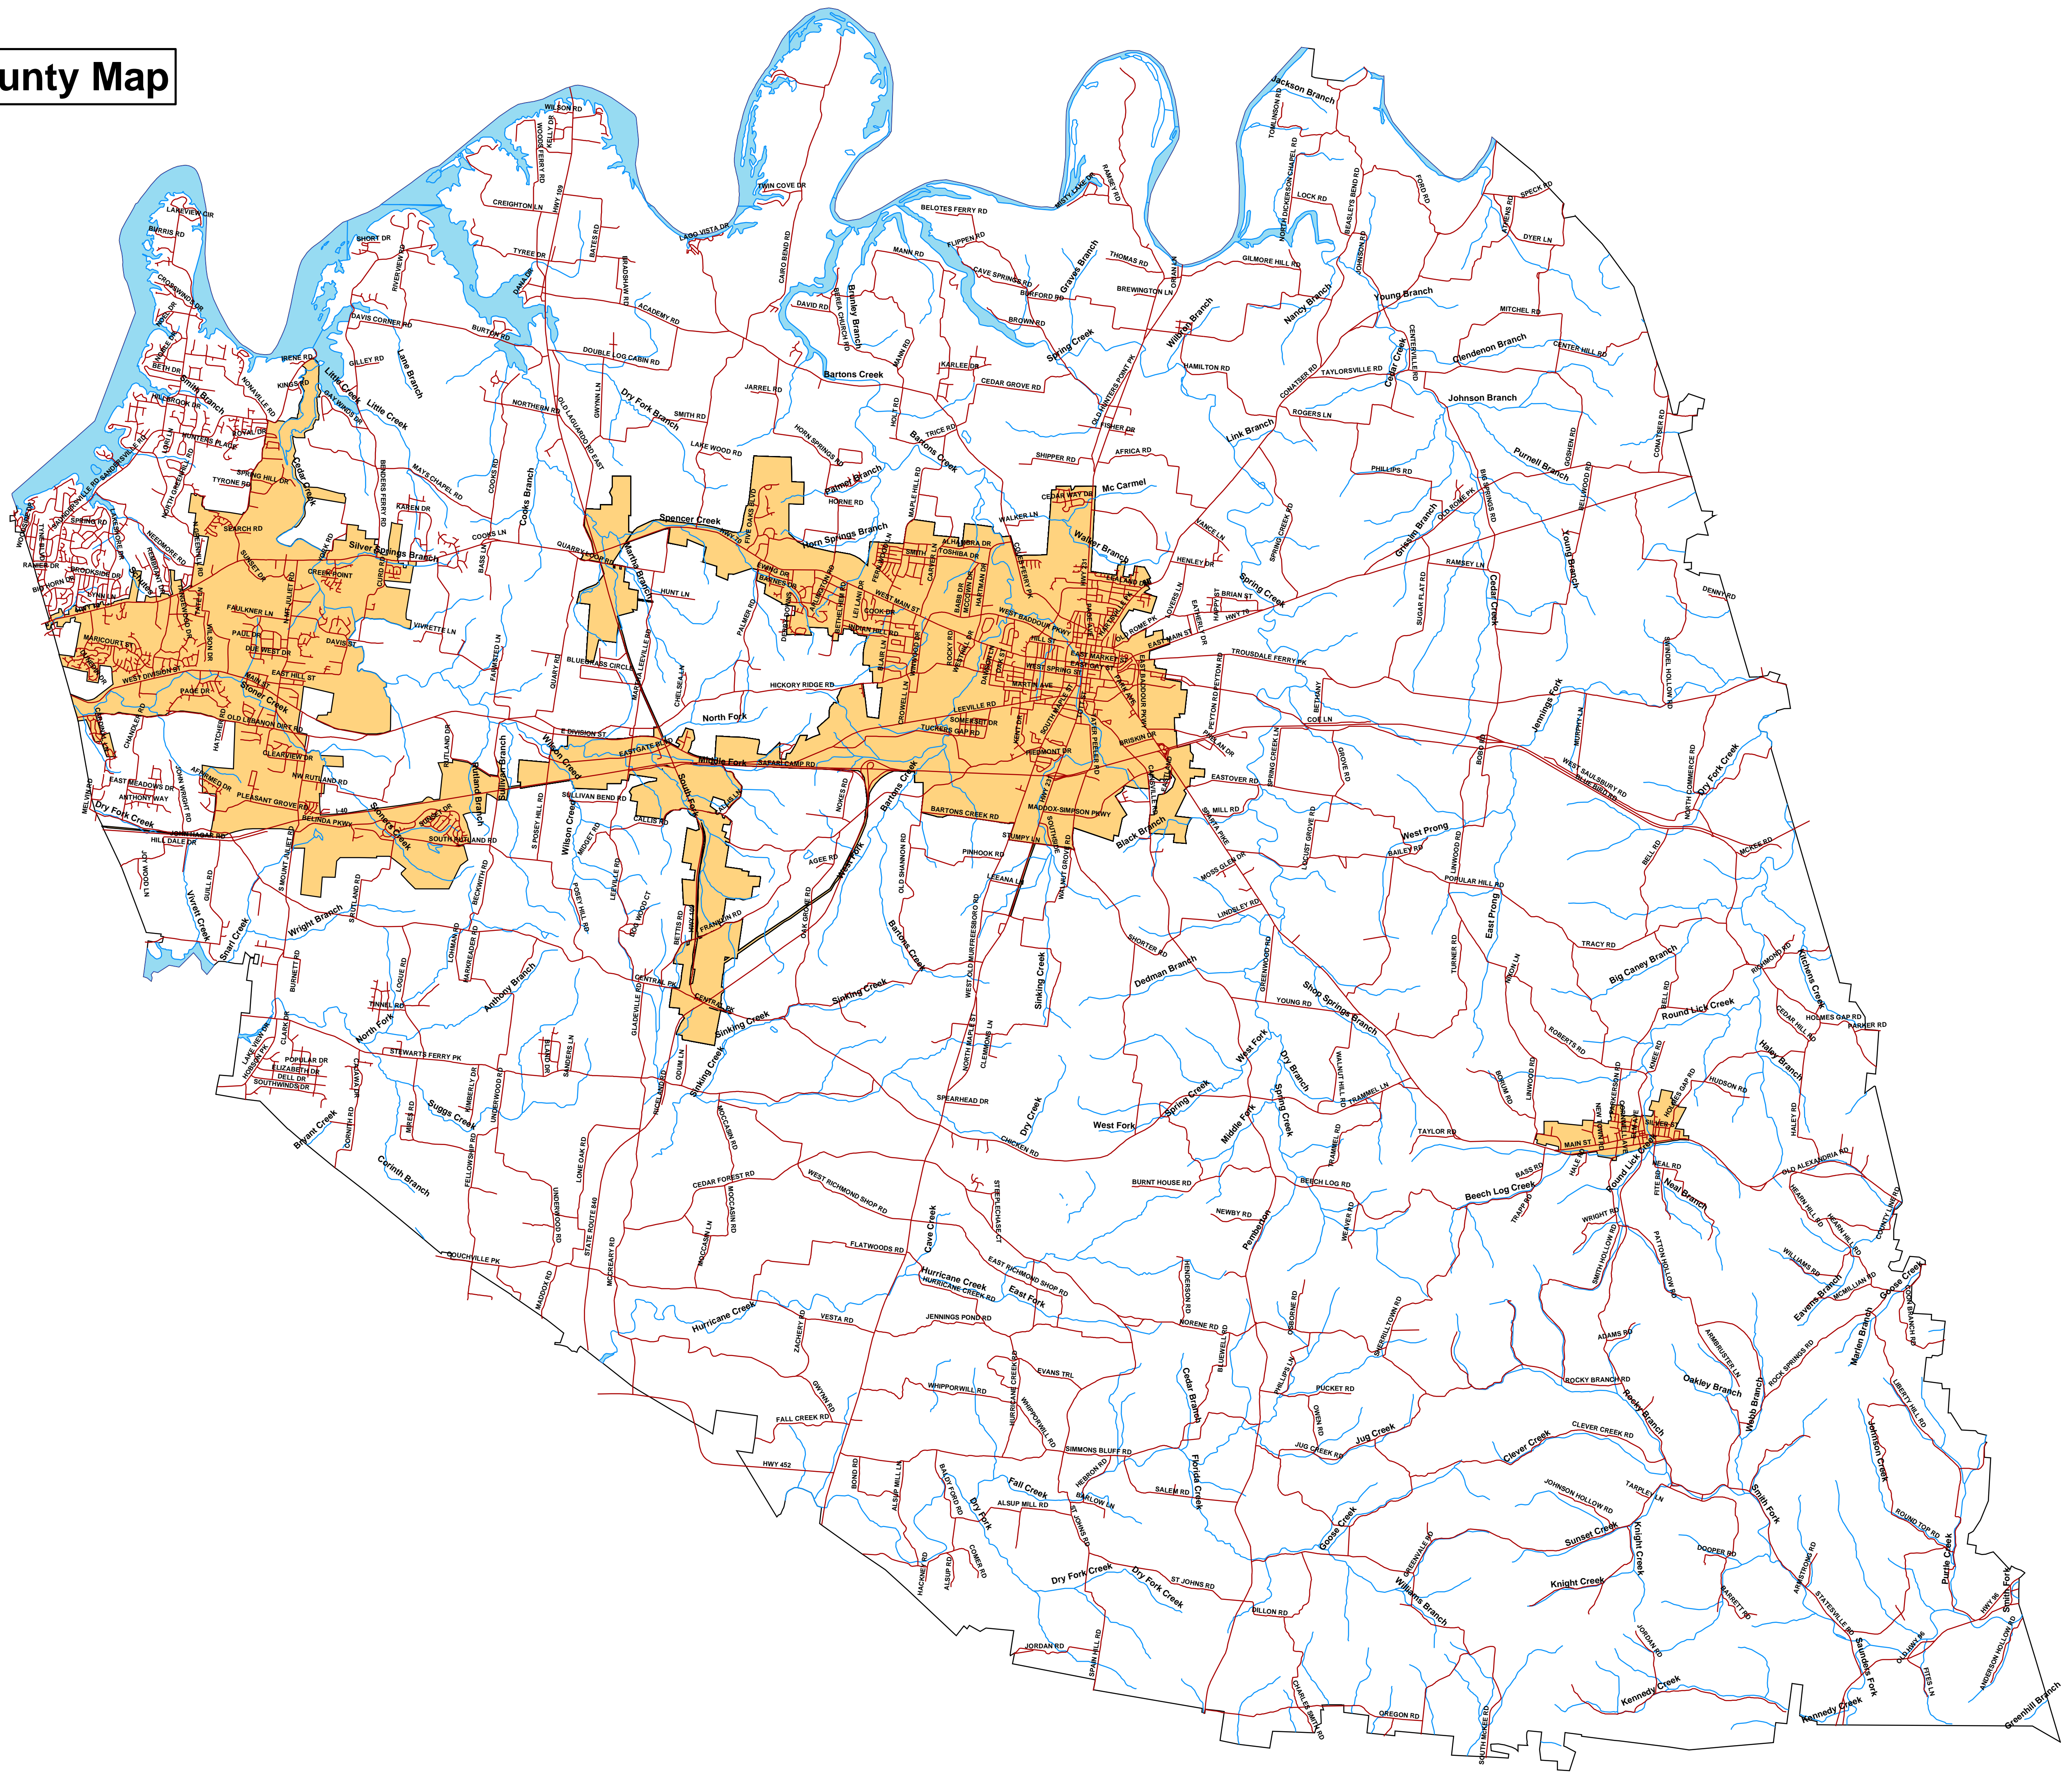

Wilson County Map

Legend

- Streets
- Streams
- Cities
- Wilson County
- Water

0 14,000 28,000 56,000 Feet