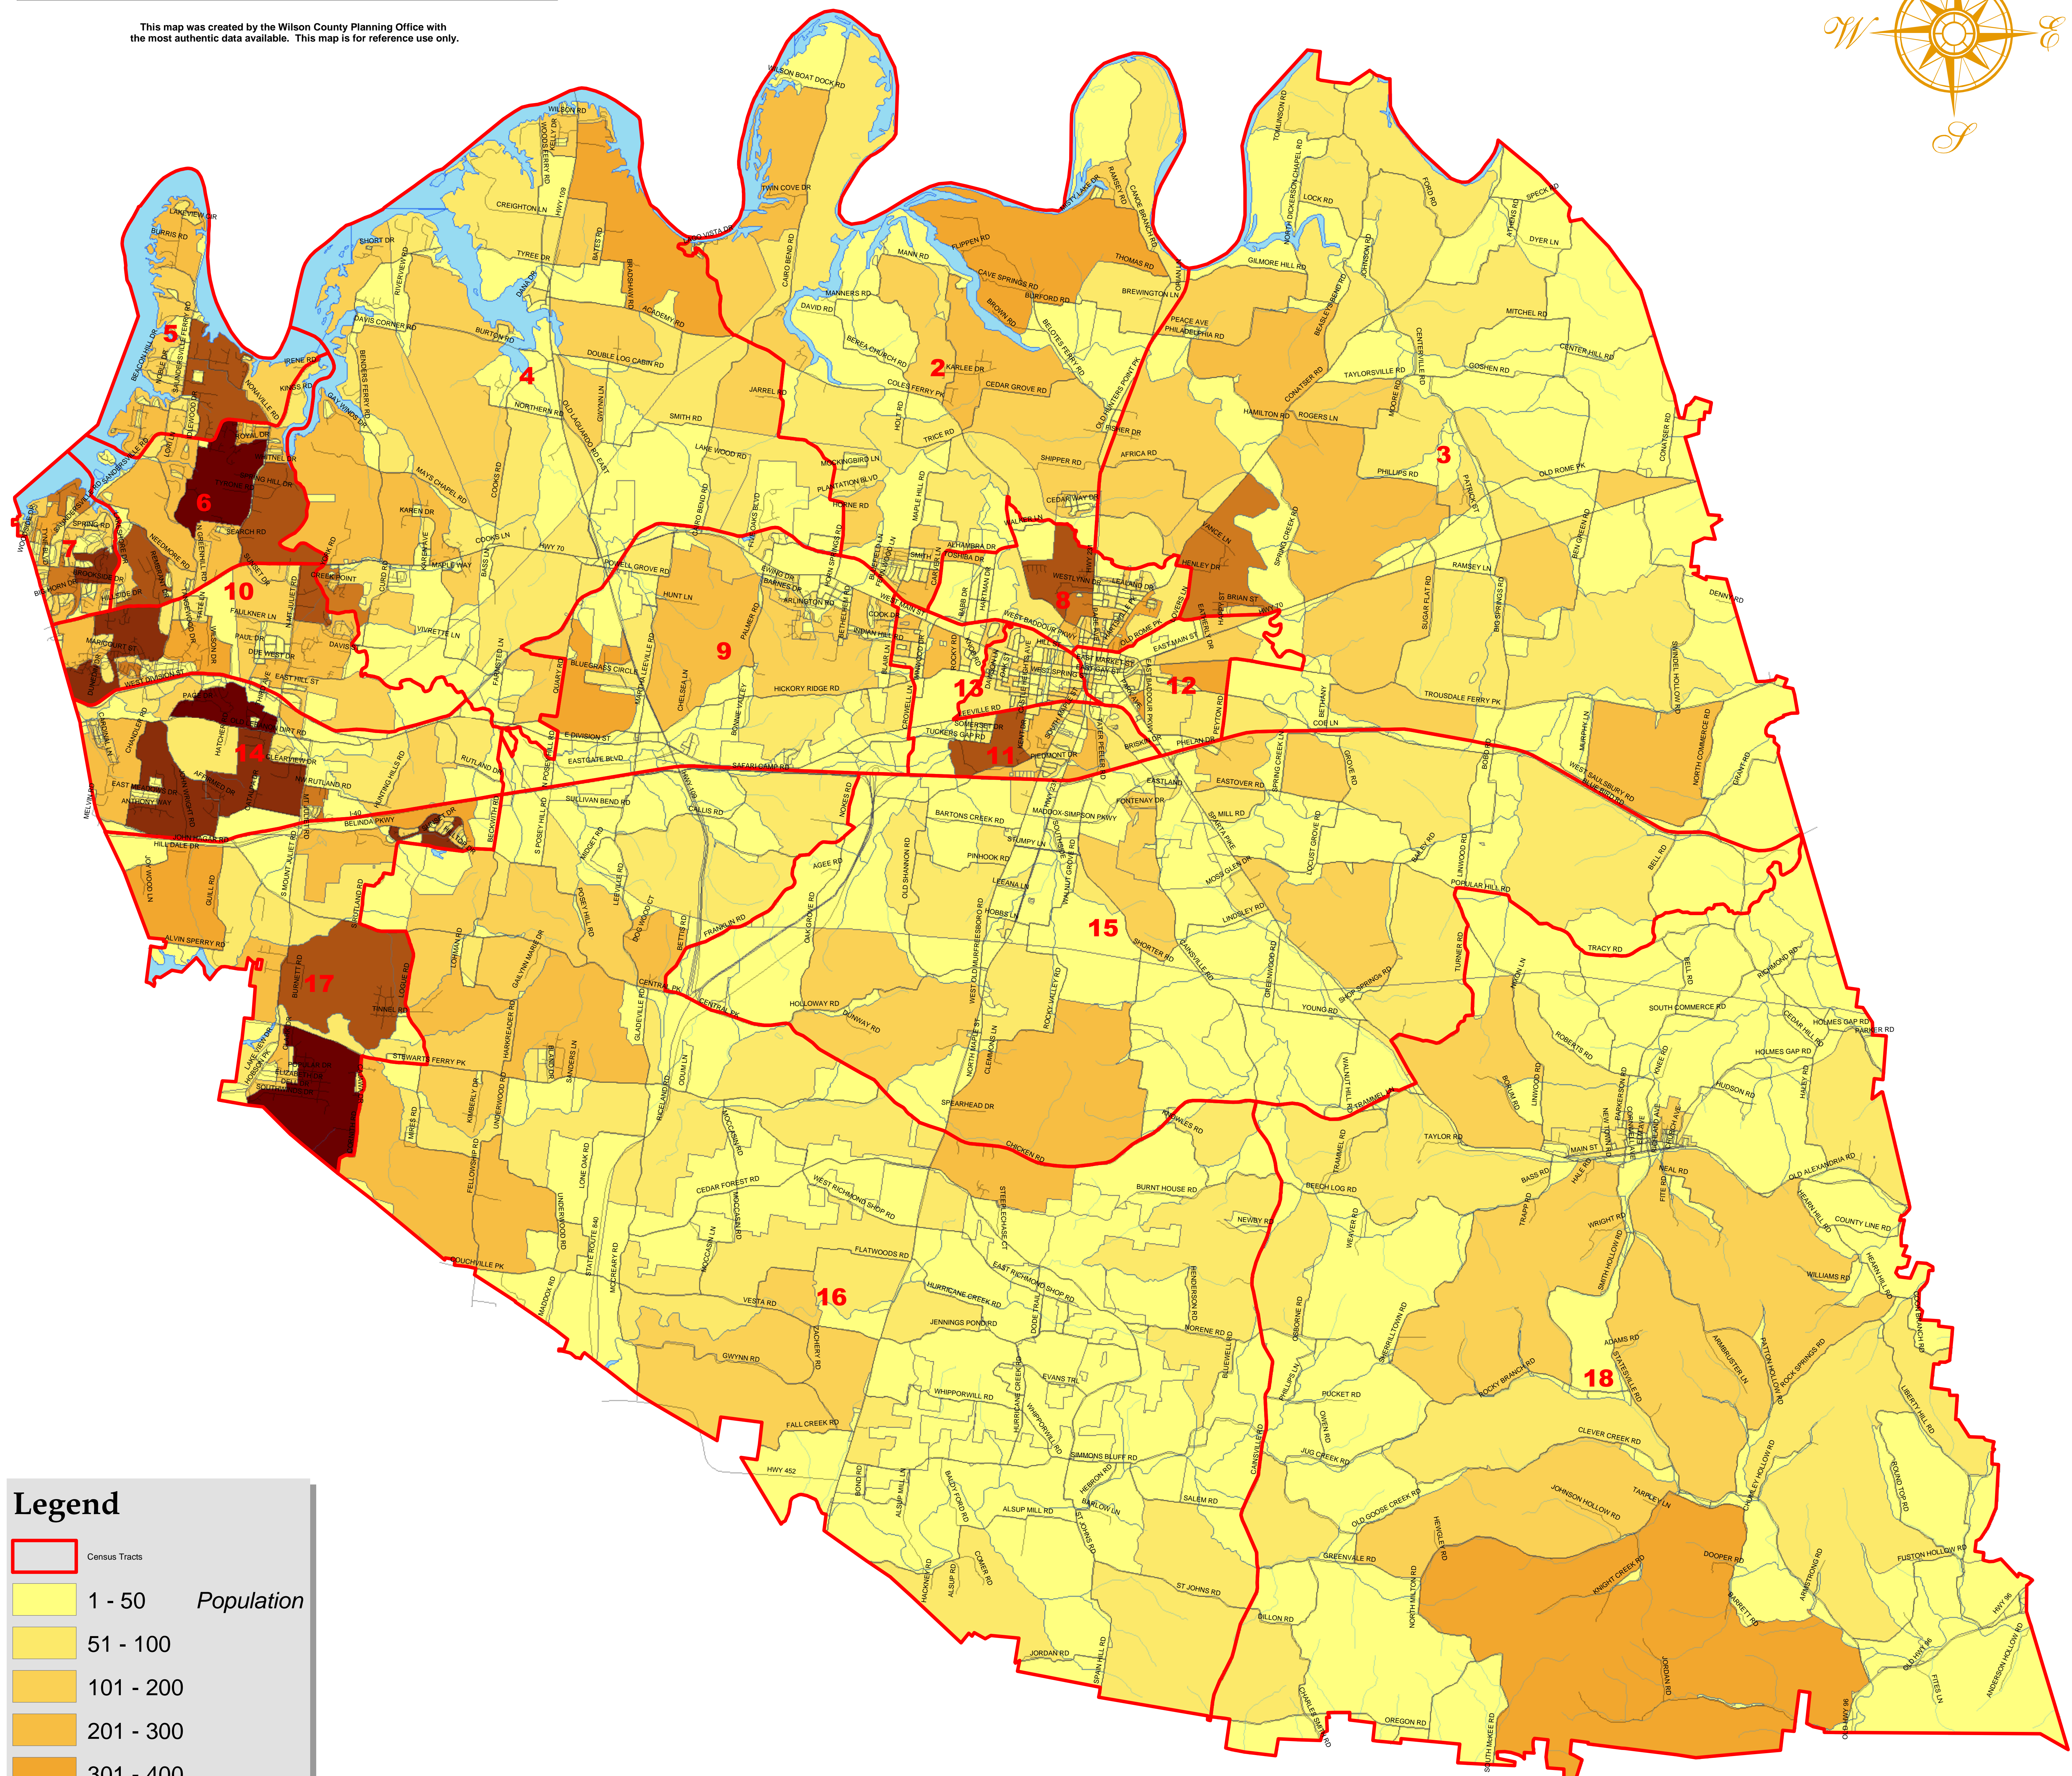

Population Per Census Block

Legend

Census Tracts

	1 - 50	<i>Population</i>
	51 - 100	
	101 - 200	
	201 - 300	
	301 - 400	
	401 - 500	
	501 - 600	
	601 - 700	
	701 - 792